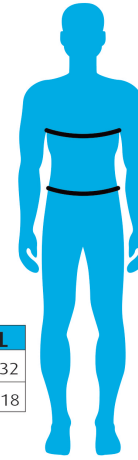

GARMENT SPECIFICATION

Pattern 6353 - SPORTIVE FIT CYCLING JERSEY MENS ADULT

Tuesday, February 21, 2023

CYCLING JERSEY SIZING GUIDE | MEN'S SIZING

Follow the sizing guide to find your correct fit when ordering Blackchrome cycling jersey.

- **Chest**
Measure around the fullest part
- **Waist**
Measure around the natural waistline

CHEST

WAIST

	XS	S	M	L	XL	2XL	3XL	4XL	5XL
CHEST	87-92	92-97	97-102	102-107	107-112	112-117	117-122	122-127	127-132
WAIST	73-78	78-83	83-88	88-93	93-98	98-103	103-108	108-113	113-118

Measurements are in cm

Blackchrome[®]

BLACKCHROME.COM.AU

Measurements in cm

Tolerance +/- 1.0cm

	XS	S	M	L	XL	2XL	3XL	4XL	5XL
A. HALF CHEST	46.0	48.0	51.0	53.0	55.0	57.0	60.0	62.0	64.0
B. HALF HEM	33.5	35.5	37.5	39.5	41.5	43.5	46.5	48.5	50.5
C. CENTRE BACK	63.5	65.5	67.5	70.5	72.5	74.5	76.5	78.5	80.5