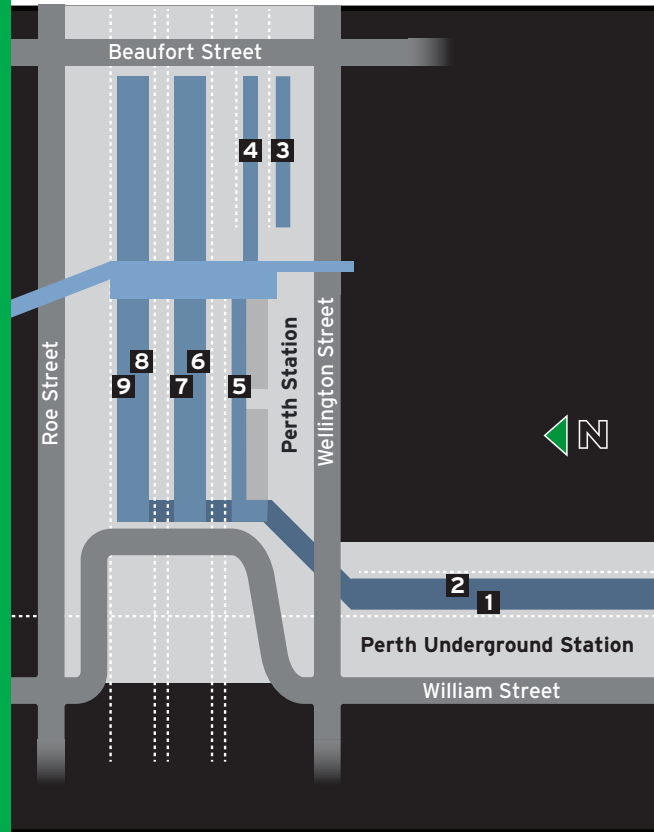

Stopping Patterns to Perth

All Stops

LEGEND 🚋 Train / Bus Station 🚉 Train Station FTZ - Free Transit Zone

Ferry, train or bus, plan your journey with no fuss.

Get around Perth the easy way with the Transperth JourneyPlanner. Find it on the app or at transperth.wa.gov.au

Platform - Services Map

Perth and Perth Underground Stations

**Love big events?
Love having
travel included.**

Transperth is the best way to get to all the big events, and travel may be included in your ticket. What's not to love? Find out more at transperth.wa.gov.au

Perth Underground Station

- 1** Yanchep Line
- 2** Mandurah Line

Perth Station

- 4** **5** Armadale Line to Victoria Park
- 7** Airport Line to Claremont
- 7** Fremantle Line
-  **8** **9** Airport Line to High Wycombe
- 8** **9** Ellenbrook Line
- 8** **9** Midland Line