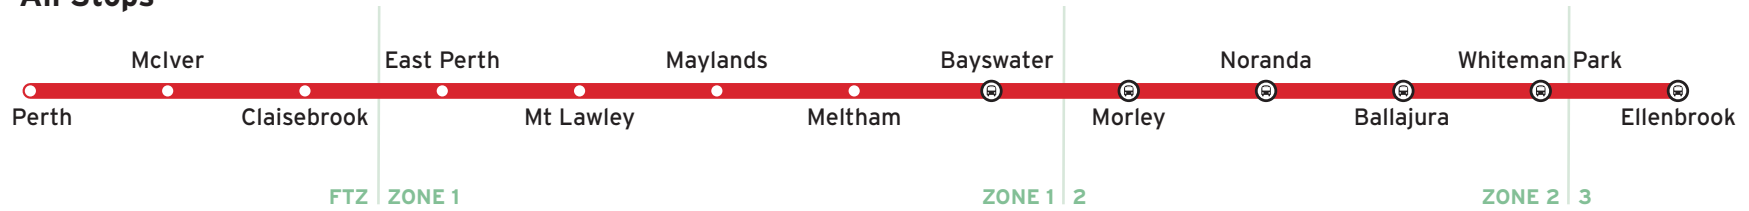

Stopping Patterns to Ellenbrook

All Stops

LEGEND 🚆 Train / Bus Station 📍 Train Station FTZ - Free Transit Zone

Tag on. Tag off. Tag us.

View our platforms from our platforms, or anywhere else.