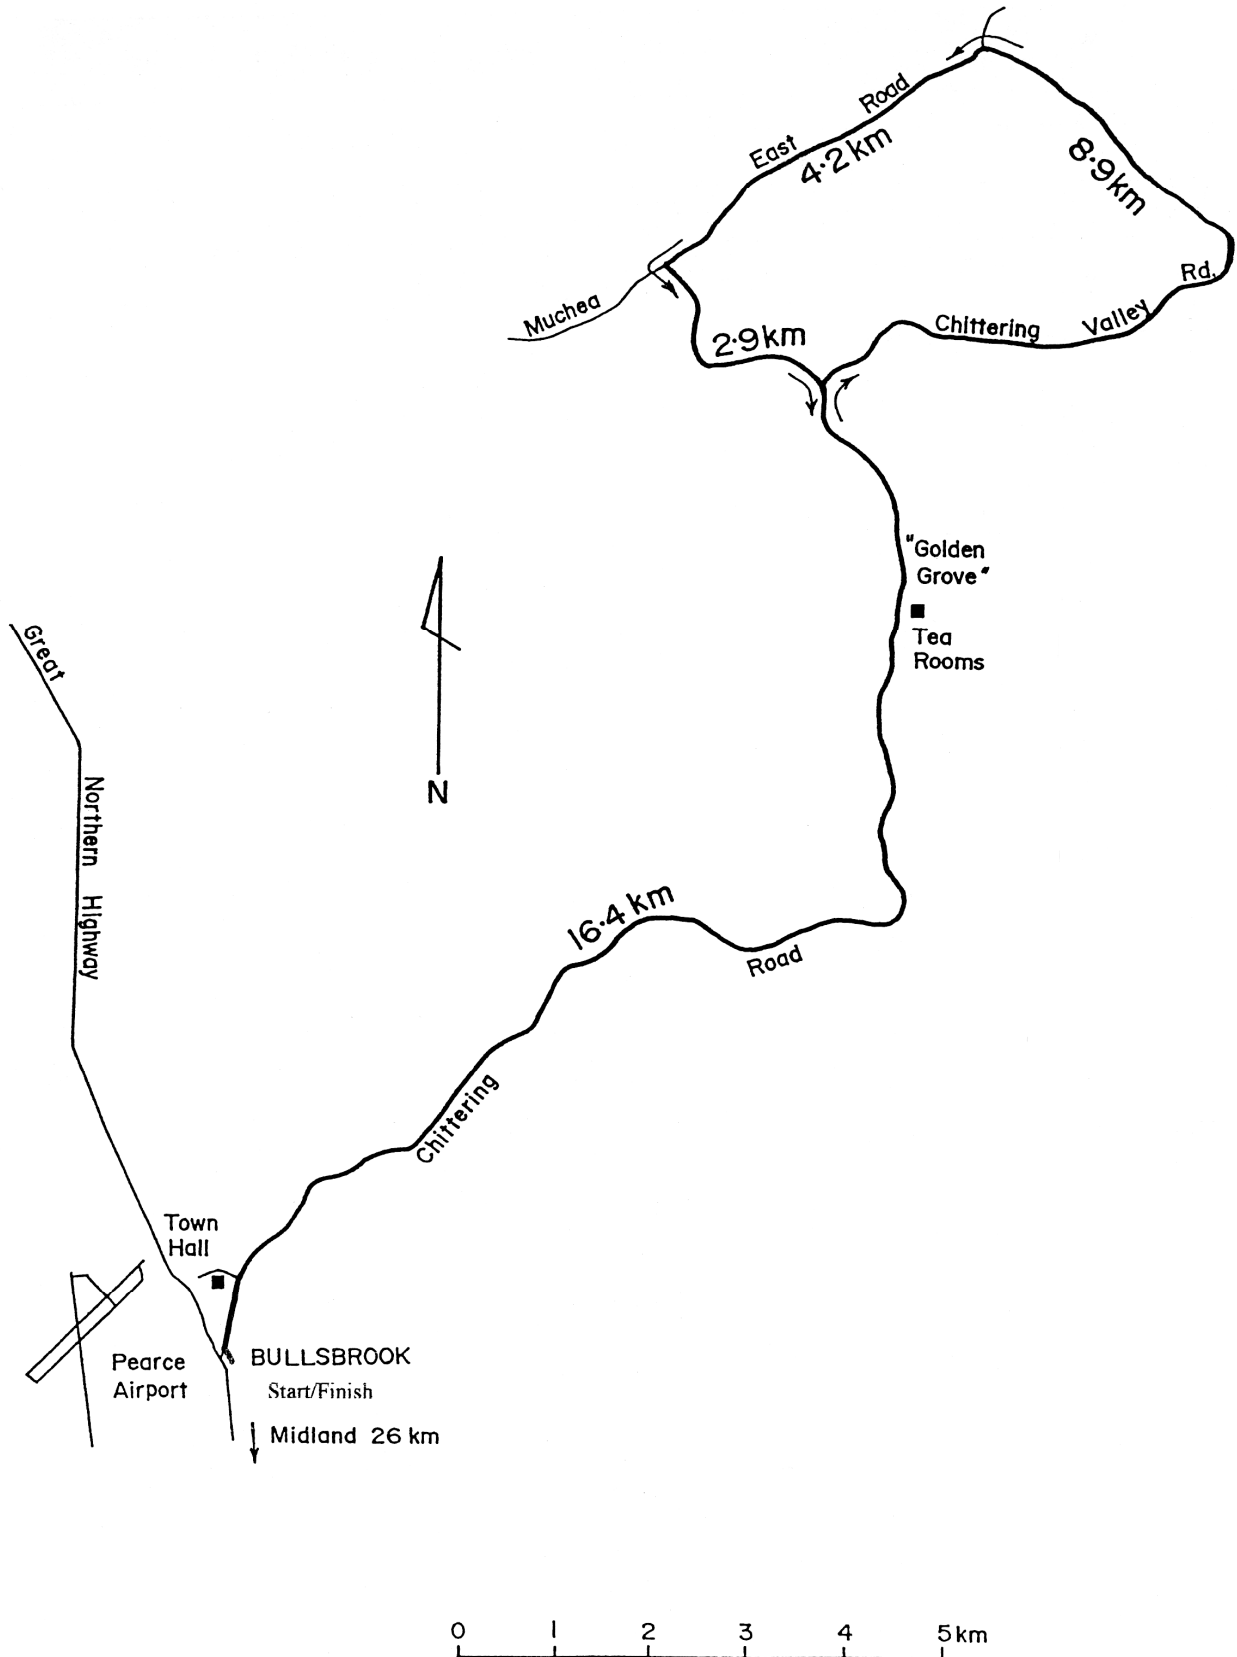

50km Achievement Ride (Take 2)

Interim km	Total km	Cycle Touring Association of WA Inc.	50km Achievement Ride
0.0	0.0	START	Car park corner Great Northern Hwy and Chittering Road, Bullsbrook.
0.1	0.1	RIGHT	Into Chittering Road
16.6	16.6	RIGHT	Into Chittering Valley Road
8.8	25.4	LEFT	At T junction into Chittering Road
4.1	29.5	LEFT	Into Chittering Road
19.2	48.7	LEFT	Into car park
0.1	48.8	FINISH	Congratulations!

Time Limit: 3 hours (average speed 17 km/h)

Profile