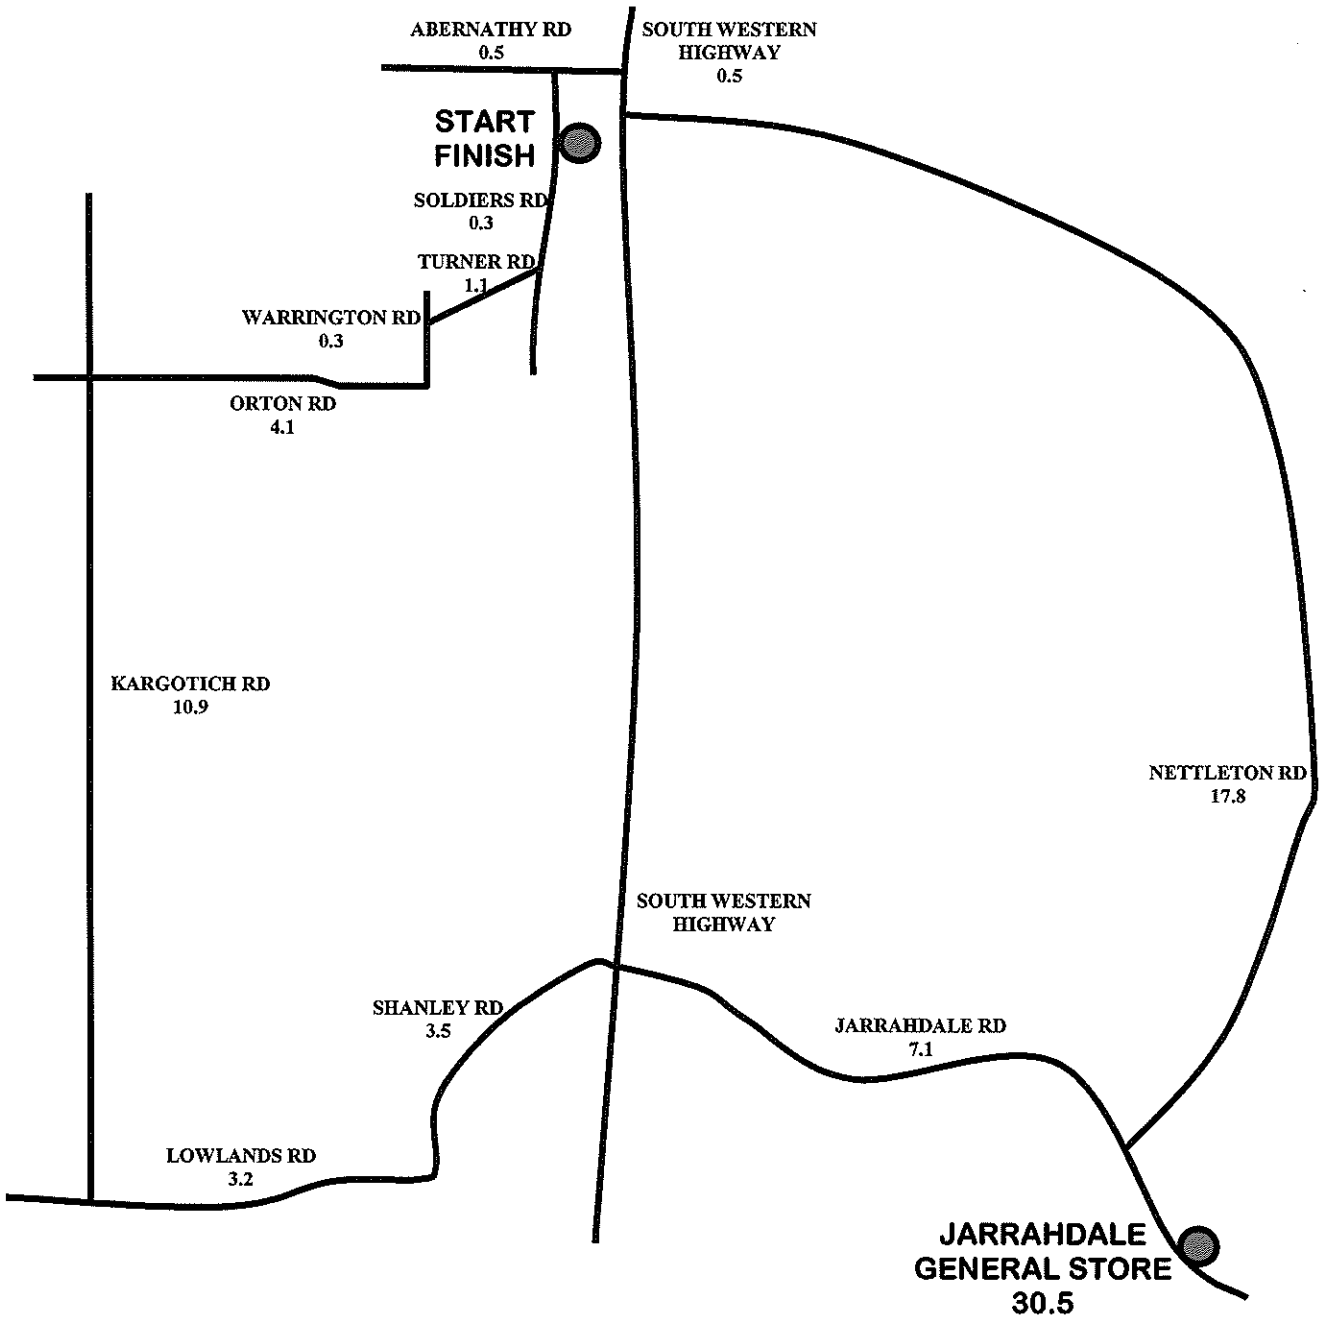

50km Achievement Ride (Take 2)

Turn	50km Achievement Ride Take 2	After km	Total km
	Service Station SW Hwy & Nettleton Rd	START	0.0
R	South West. Hwy	0.5	0.5
L	Into Abernathy Rd	0.2	0.7
L	Into Soldiers Rd	0.7	1.4
R	Into Turner Rd	1.1	2.5
L	Into Warrington Rd	0.3	2.8
R	Into Orton Rd	4.1	6.9
L	Into Kargotich Rd	10.9	17.8
L	At T Into Lowlands Rd	3.2	21.0
Cont into	Shankley Rd	3.5	24.5
Cross	Sth West Hwy Into Jarrahdale Rd	7.1	31.6
on R	Control Point Jarrahdale Gen Store		31.6
U	Back along Jarrahdale Rd	1.1	32.7
R	Into Nettleton Rd	17.8	50.5
on L	Service Station SW Hwy & Nettleton Rd		FINISH